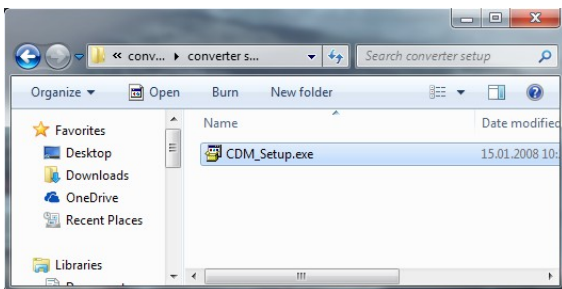

Con-01

RS485 -USB Converter

software installation

Kael Universal Software (Direct Connection)