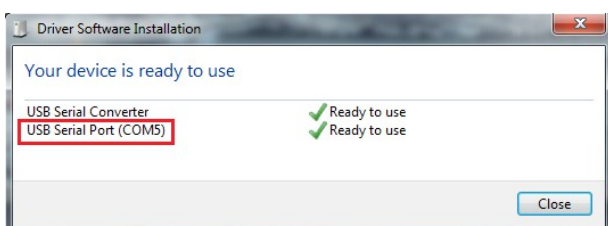

Con-01

RS485 -USB Converter

software installation

Kael Universal Software (Direct Connection)